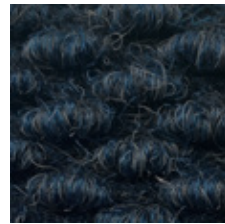

COLOUR CHART

RECOMMENDED BASE COLOURS

CHARCOAL

BLACK

MID GREY

DENIM

STERLING

COLOUR RANGE

WHITE

YELLOW

GOLD

ORANGE

BRIGHT RED

BABY BLUE

ROYAL BLUE

TURQUOISE

KELLY GREEN

AMERICAN GREEN

PINK

PURPLE

SAND

NATURAL BEIGE

Despite every effort to provide accurate representation of each colour, actual colour may vary slightly from the images shown above.

For exact colours, please refer to carpet swatches.