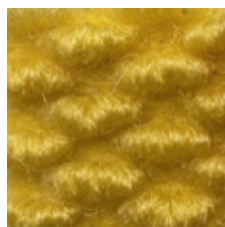

COLOUR CHART

RECOMMENDED BASE COLOURS

CHARCOAL

BLACK

MID GREY

DENIM

STERLING

COLOUR RANGE

WHITE

YELLOW

GOLD

ORANGE

BRIGHT RED

BABY BLUE

ROYAL BLUE

TURQUOISE

KELLY GREEN

AMERICAN GREEN

PINK

PURPLE

SAND

NATURAL BEIGE

Despite every effort to provide accurate representation of each colour, actual colour may vary slightly from the images shown above.

For exact colours, please refer to carpet swatches.