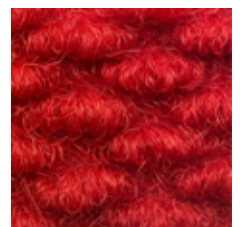

COLOUR CHART

RECOMMENDED BASE COLOURS

CHARCOAL

BLACK

MID GREY

DENIM

STERLING

COLOUR RANGE

WHITE

YELLOW

GOLD

ORANGE

BRIGHT RED

BABY BLUE

ROYAL BLUE

TURQUOISE

KELLY GREEN

AMERICAN GREEN

PINK

PURPLE

SAND

NATURAL BEIGE

Despite every effort to provide accurate representation of each colour, actual colour may vary slightly from the images shown above.

For exact colours, please refer to carpet swatches.