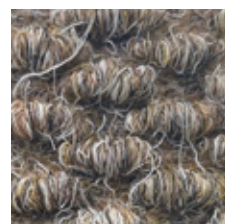

COLOUR CHART

RECOMMENDED BASE COLOURS

CHARCOAL

BLACK

MID GREY

DENIM

STERLING

COLOUR RANGE

WHITE

YELLOW

GOLD

ORANGE

BRIGHT RED

BABY BLUE

ROYAL BLUE

TURQUOISE

KELLY GREEN

AMERICAN GREEN

PINK

PURPLE

SAND

NATURAL BEIGE

Despite every effort to provide accurate representation of each colour, actual colour may vary slightly from the images shown above.

For exact colours, please refer to carpet swatches.